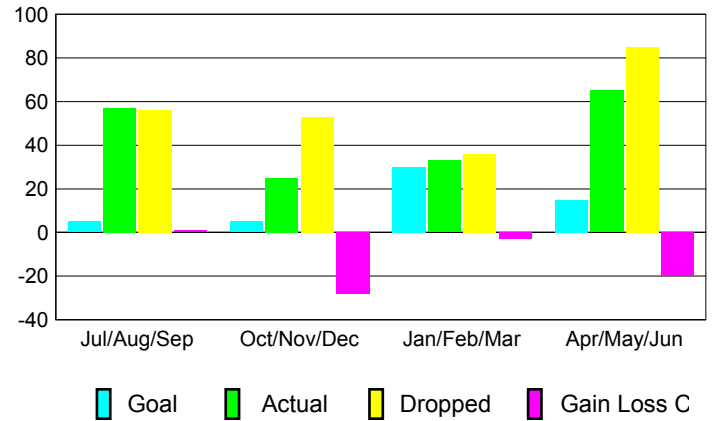

GMT: **John Muller**

Location: **AUSTRALIA**

GMT CA: **7**

CLUBS

| Month | New Club Goal | Actual New Clubs | Actual Dropped Clubs | Gain/Loss of Clubs |
|------------------|---------------|------------------|----------------------|--------------------|
| 2012-2013 | | | | |
| Jul/Aug/Sep | 0 | 0 | 0 | 0 |
| Oct/Nov/Dec | 0 | 0 | 0 | 0 |
| Jan/Feb/Mar | 1 | 0 | 0 | 0 |
| Apr/May/June | 1 | 0 | 0 | 0 |
| Totals | 2 | 0 | 0 | 0 |

MEMBERSHIP

| Month | Net Memb Goal | Actual New Memb | Actual Dropped Memb | Gain/Loss of Memb |
|------------------|---------------|-----------------|---------------------|-------------------|
| 2012-2013 | | | | |
| Jul/Aug/Sep | 5 | 57 | 56 | 1 |
| Oct/Nov/Dec | 5 | 25 | 53 | -28 |
| Jan/Feb/Mar | 30 | 33 | 36 | -3 |
| Apr/May/June | 15 | 65 | 85 | -20 |
| Totals | 55 | 180 | 230 | -50 |

Club Results 2012-2013

Goal, New, Dropped, Gain/Loss

Membership Results 2012-2013

Goal, New, Dropped, Gain/Loss

YTD Status Quo Clubs 2012-2013

Status Quo Clubs Compared to Status Quo Members

Gender Comparison 2012-2013