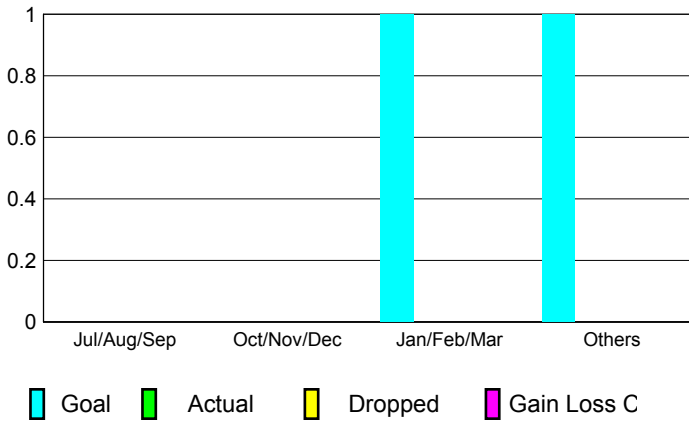

GMT: **John Muller**

Location: **AUSTRALIA**

GMT CA: **7**

CLUBS

Month	New Club Goal	Actual New Clubs	Actual Dropped Clubs	Gain/Loss of Clubs
2012-2013				
Jul/Aug/Sep	0	0	0	0
Oct/Nov/Dec	0	0	0	0
Jan/Feb/Mar	1	0	0	0
Apr/May/June	1	0	0	0
Totals	2	0	0	0

MEMBERSHIP

Month	Net Memb Goal	Actual New Memb	Actual Dropped Memb	Gain/Loss of Memb
2012-2013				
Jul/Aug/Sep	5	57	56	1
Oct/Nov/Dec	5	25	53	-28
Jan/Feb/Mar	30	33	36	-3
Apr/May/June	15	65	85	-20
Totals	55	180	230	-50

Club Results 2012-2013

Goal, New, Dropped, Gain/Loss